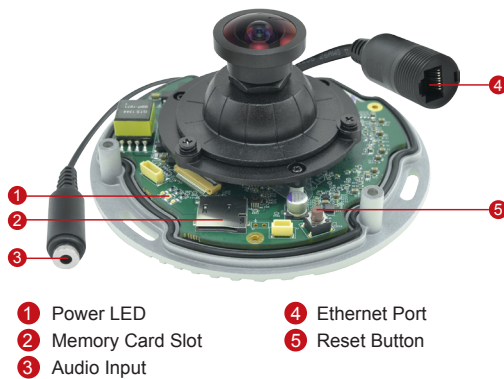

E921

5MP Outdoor Mini Fisheye Dome with Basic WDR, Fixed Lens

- 5 Megapixel
- Fixed Lens with f1.19 mm / F2.0
- Basic WDR (74 dB)
- 15 fps at 2592 x 1944
- 180/360° Fisheye View
- Weatherproof (IP68), Vandal Proof (IK10) and Vibration Proof

PHOTO INDICATION

- 1 Power LED
- 2 Memory Card Slot
- 3 Audio Input
- 4 Ethernet Port
- 5 Reset Button

DIMENSION DIAGRAM

Unit: mm [inch]

ACCESSORY OPTIONS

Dome Cover		
PDCX-1110		2-inch, smoke, non-vandal proof

Gang Box Converter		
PMAX-0805		White, Aluminum, Supporting 4" round and 4" octagon box types

PRODUCT SPECIFICATION**E921****• Device**

Device Type	Outdoor Mini Fisheye Dome
Image Sensor	Progressive Scan CMOS
Sensor Size	1/3.2"
Effective Pixels	2592 (H) x 1944 (V) (5.04 MP)
Day / Night	No
Superior Low Light Sensitivity	No
Minimum Illumination	Color: 0.1 lux at F2.0 (30 IRE, 2400°K)
Mechanical IR Cut Filter	No
IR Sensitivity Range	No
IR LED	No
Electronic Shutter	1/5 ~ 1/2,000 sec (manual mode); 1/5 ~ 1/10,000 sec (auto mode)
TV Lines	1350
S/N Ratio	52 dB

• Interface

Local Storage	MicroSDHC/MicroSDXC memory card slot (card not included)
---------------	--

• General

Power Source / Consumption	PoE Class 1 (IEEE802.3af) / 3.36W
Weight	492 g (1.084 lb)
Dimensions (Ø x H)	110 mm x 60 mm (4.3" x 2.4")
Environmental Casing	Weatherproof (IP68 rated); Vandal proof (IK10 rated); Vibration proof (EN 50155-Ready without certificate); Transparent dome cover
Mount Type	Surface, Gang box
Starting Temperature	-20°C ~ 50°C (-4°F ~ 122°F)
Operating Temperature	-20°C ~ 50°C (-4°F ~ 122°F)
Operating Humidity	10% ~ 85% RH
Approvals	CE (EN 55022 Class B, EN 55024), FCC (Part15 Subpart B Class B), IK10, IP68, NEMA 4X, EN 50155-Ready (without certificate)