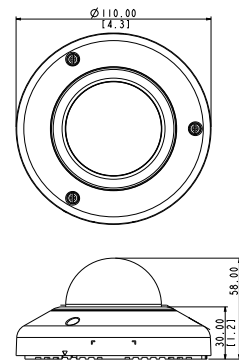

E921

5MP Outdoor Mini Fisheye Dome with Basic WDR, Fixed Lens

- 5 Megapixel
- Fixed Lens with f1.19 mm / F2.0
- Basic WDR (74 dB)
- 15 fps at 2592 x 1944
- 180/360° Fisheye View
- Weatherproof (IP68), Vandal Proof (IK10) and Vibration Proof

PHOTO INDICATION

- 1 Power LED
- 2 Memory Card Slot
- 3 Audio Input
- 4 Ethernet Port
- 5 Reset Button

DIMENSION DIAGRAM

Unit: mm [inch]

ACCESSORY OPTIONS

Dome Cover		
PDCX-1110		2-inch, smoke, non-vandal proof

Gang Box Converter		
PMAX-0805		White, Aluminum, Supporting 4" round and 4" octagon box types

PRODUCT SPECIFICATION**E921****• Device**

Device Type	Outdoor Mini Fisheye Dome
Image Sensor	Progressive Scan CMOS
Sensor Size	1/3.2"
Effective Pixels	2592 (H) x 1944 (V) (5.04 MP)
Day / Night	No
Superior Low Light Sensitivity	No
Minimum Illumination	Color: 0.1 lux at F2.0 (30 IRE, 2400°K)
Mechanical IR Cut Filter	No
IR Sensitivity Range	No
IR LED	No
Electronic Shutter	1/5 ~ 1/2,000 sec (manual mode); 1/5 ~ 1/10,000 sec (auto mode)
TV Lines	1350
S/N Ratio	52 dB

• Interface

Local Storage	MicroSDHC/MicroSDXC memory card slot (card not included)
---------------	--

• General

Power Source / Consumption	PoE Class 1 (IEEE802.3af) / 3.36W
Weight	492 g (1.084 lb)
Dimensions (Ø x H)	110 mm x 60 mm (4.3" x 2.4")
Environmental Casing	Weatherproof (IP68 rated); Vandal proof (IK10 rated); Vibration proof (EN 50155-Ready without certificate); Transparent dome cover
Mount Type	Surface, Gang box
Starting Temperature	-20°C ~ 50°C (-4°F ~ 122°F)
Operating Temperature	-20°C ~ 50°C (-4°F ~ 122°F)
Operating Humidity	10% ~ 85% RH
Approvals	CE (EN 55022 Class B, EN 55024), FCC (Part15 Subpart B Class B), IK10, IP68, NEMA 4X, EN 50155-Ready (without certificate)